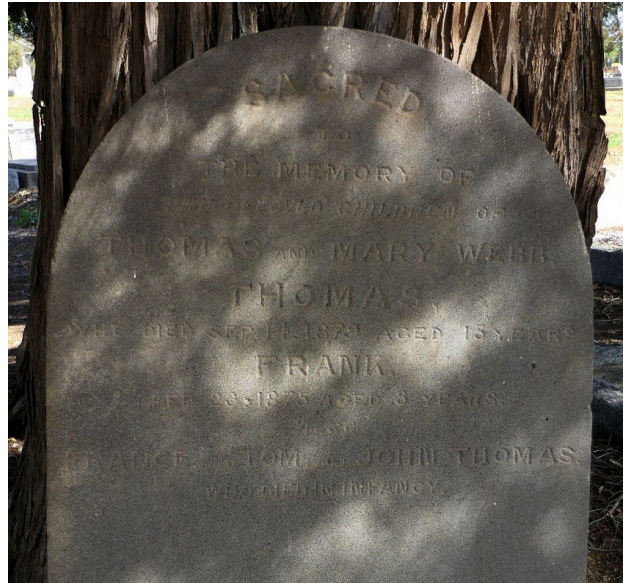

Kangaroo Flat Cemetery

Children of Thomas and Mary Webb

Images:
Webb_001_KF_3484.JPG
to
Webb_001_KF_3484B.JPG

Sacred to the memory of
the beloved children of
THOMAS and MARY WEBB
THOMAS
died Sept 14th 1879 Aged 15 years
FRANK
died Feb 23rd 1875 Aged 3 years
also FRANCE and TOM and JOHN
THOMAS
who died in infancy.