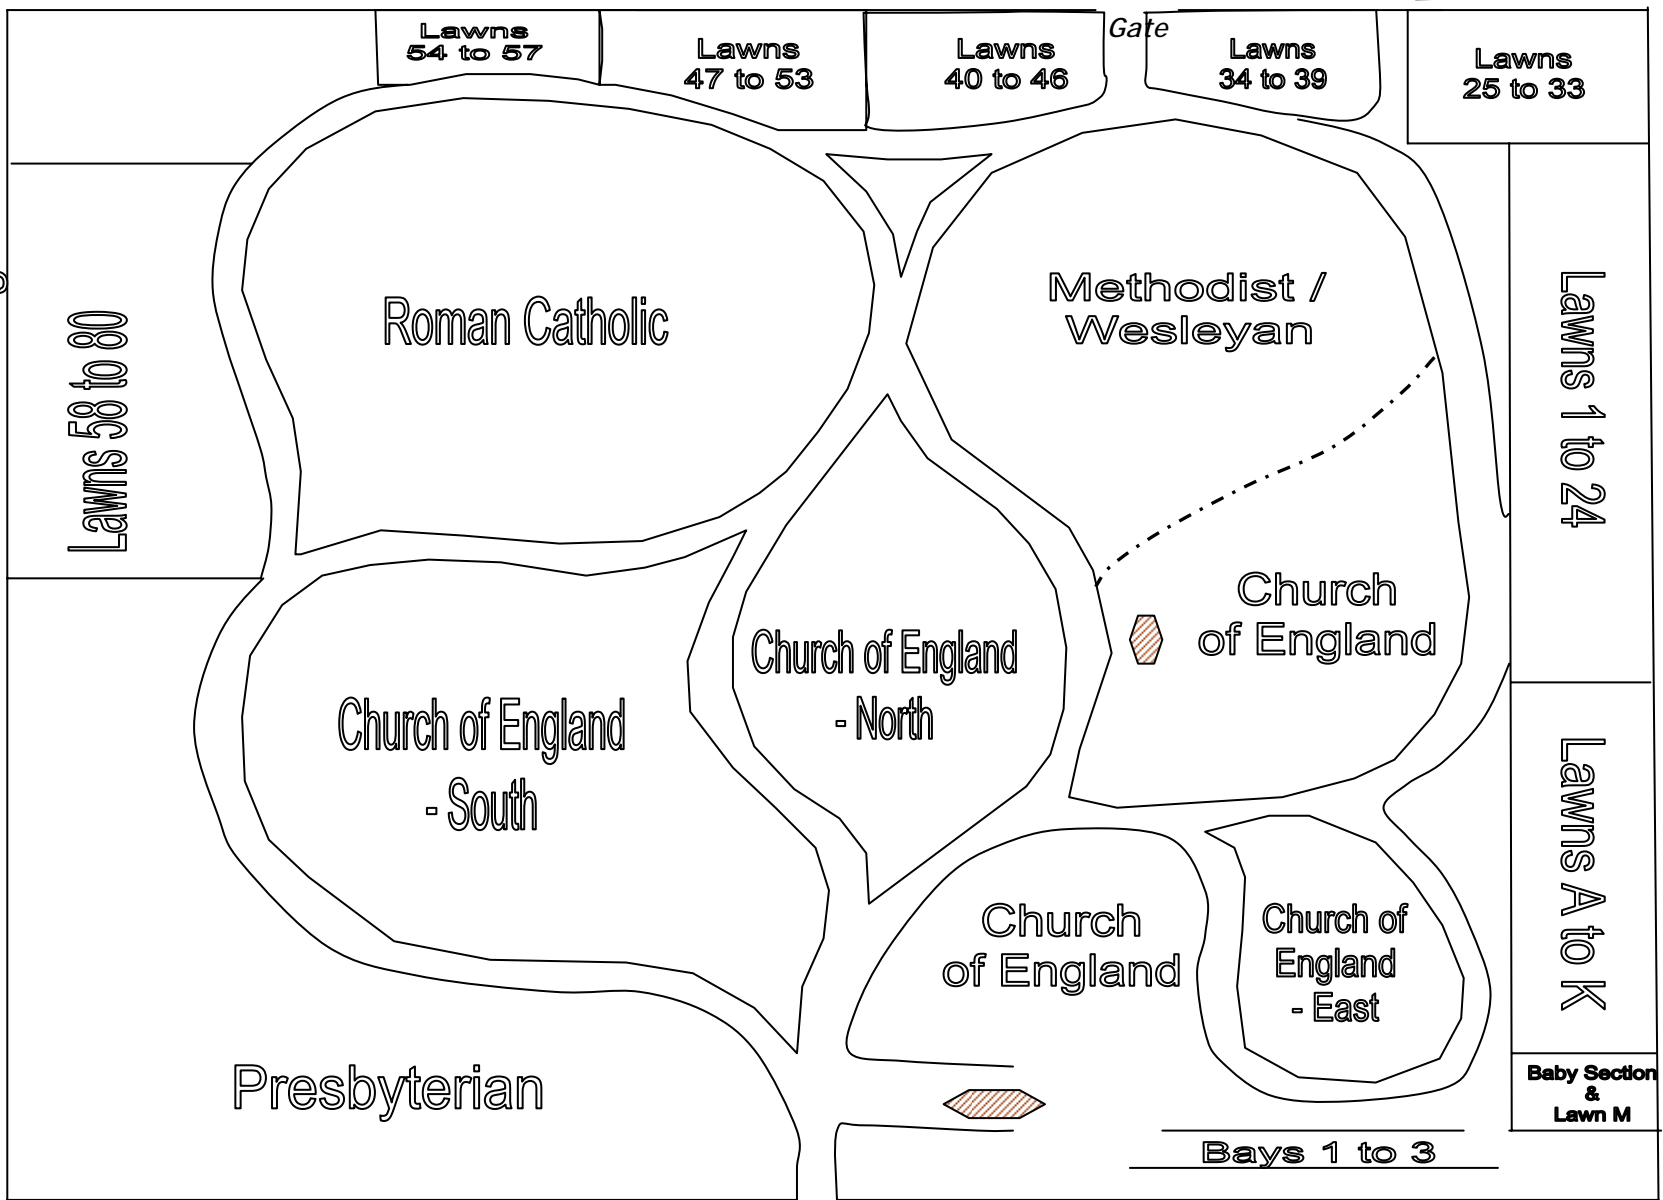

KANGAROO FLAT CEMETERY

Fence line - back of houses on Waugh Street

Thomas Street

Lockwood Road

Helm Street

Olympic Pde

Notes: