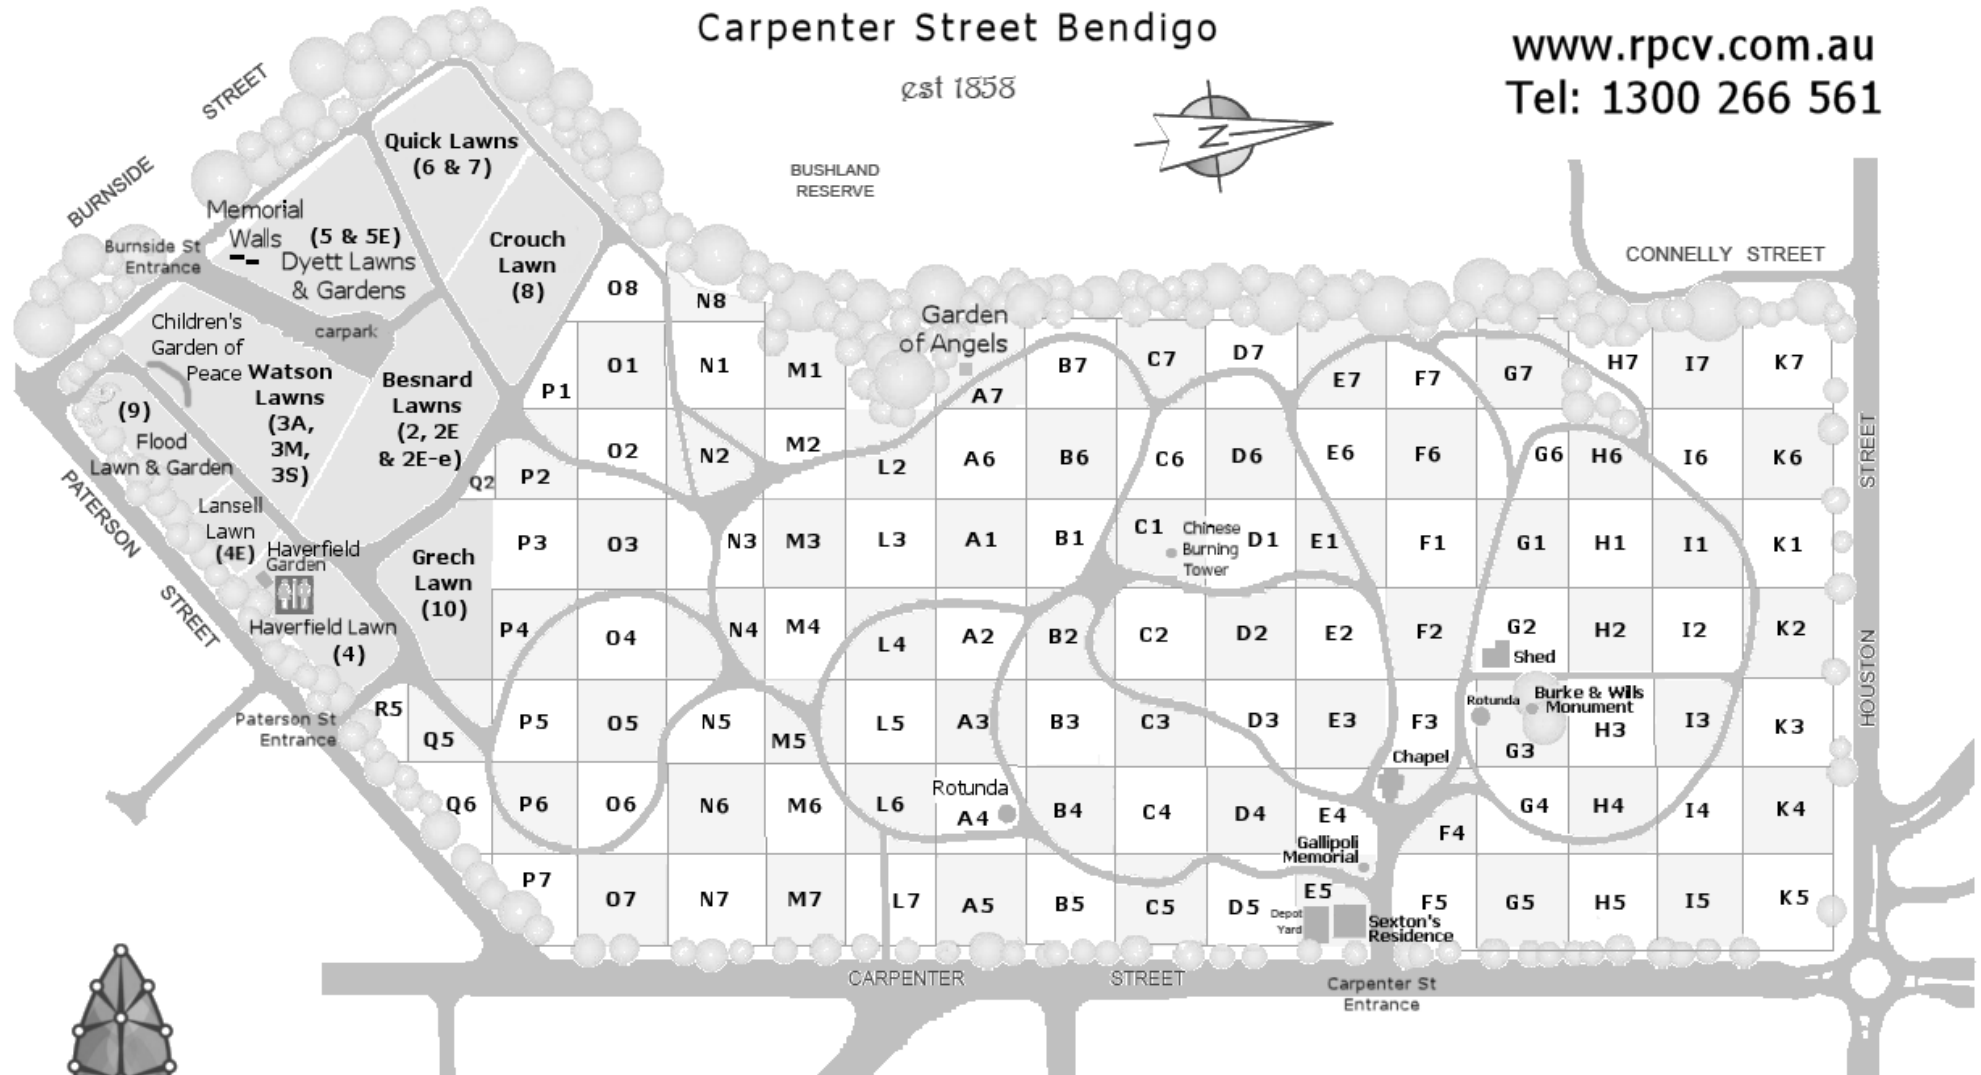

Bendigo Remembrance Park

Carpenter Street Bendigo

est 1858

www.rpcv.com.au

Tel: 1300 266 561

REMEMBRANCE PARKS
CENTRAL VICTORIA
www.rpcv.com.au
Tel: 1300 266 561